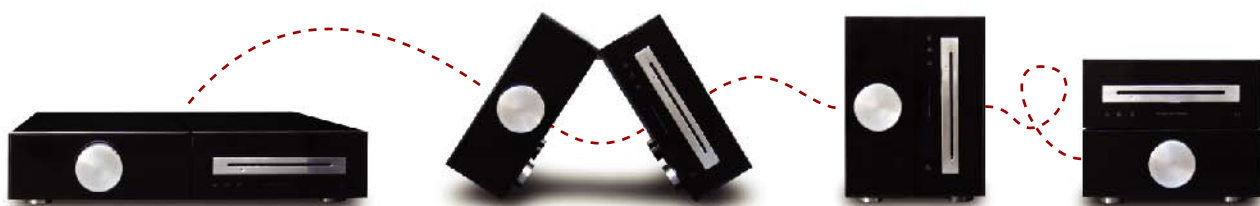

DESIGN AND TECHNOLOGY
MADE IN ITALY
FOR UNMATCHABLE
PERFORMANCE