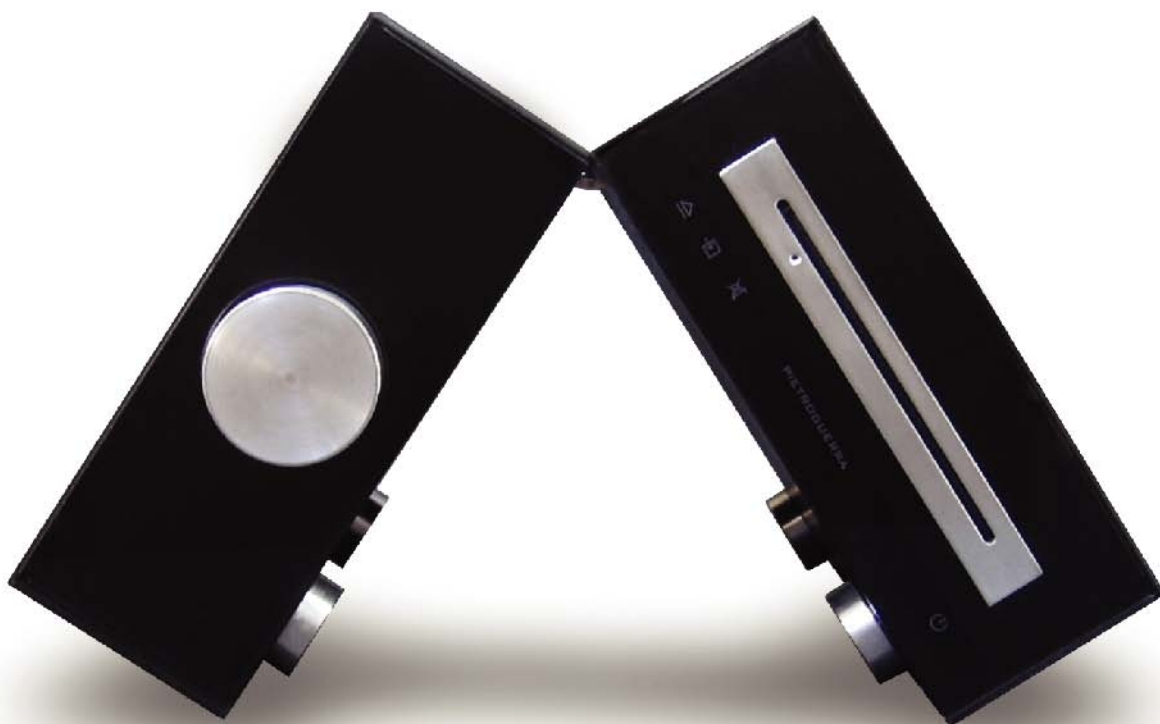

FLEX 4.2

WORLD'S FIRST **HTPC**
FEATURING INTEGRATED
HI-END AUDIO AMPLIFIER
AND **FOLDABLE DESIGN**